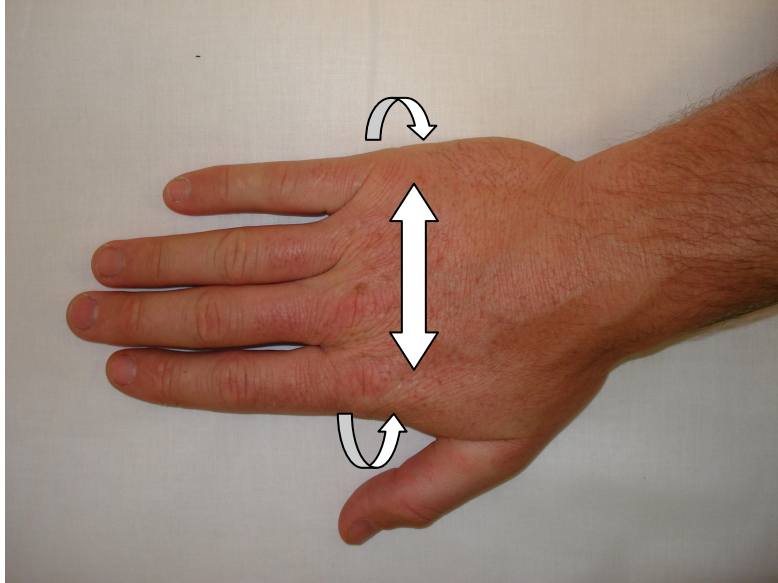

GLOVE SIZING (UNISEX)

Measure one of your hands around the knuckles with your hand flat. Do not measure the thumb, and hold the fingers together.

- X-SMALL 6" TO 6-1/2"
- SMALL 6-3/4" TO 7-1/4"
- MEDIUM 7-1/2" TO 8"
- LARGE 8-1/4" TO 9"
- X-LARGE 9-1/4" TO 10"
- XX-LARGE 10-1/4" TO 11"